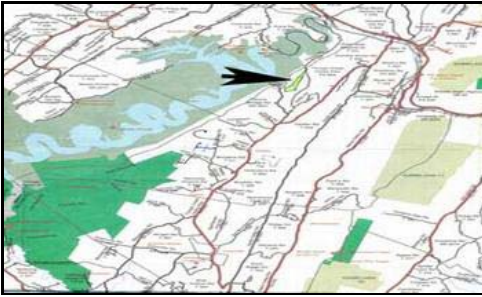

Raystown Realty
(814) 643-5054

December 30, 2009

Address: **Corbin Road**
Huntingdon, PA 16652

List Price: **\$148,500**

Listing #: **2209162**

Status: **Active**

MLS Area: **Trough Creek**

All wooded 66 acre rolling tract with seasonal stream through. Township road frontage. Near huge tract of federal lands surrounding the lake. Located on Terrace Mountain. See www.raystownrealty.com for maps.

Comments: All wooded 66 acre rolling tract with seasonal stream through. Township road frontage. Near huge tract of federal lands surrounding the lake. Located on Terrace Mountain. See www.raystownrealty.com for maps.

Property Information		Property Features
Est Acres: 66.03	Gross Taxes: 460	Creek/Rvr Frntage Mountain View OK for mobiles On Public Rd Rolling Southern Exp Wooded
Lot Size: 66 acres	Tax Class:	
Frontage Ft:	Tax Yr: 2009	
Depth Ft:	Assessments:	
Elem School:	Water Type:	
JH/Mdl School:	Sewer Type:	
Sr High School: Mt Union JR/SR	Fuel Type:	
Region: Union	Flood: No	
S-T-R: - -	Zoning: None	
Possession:	Plat:	
Terms:	Parcel:	
Abstract Loc:	Latitude:	
Assessed Value: 5280	Longitude:	
Legal Description:		